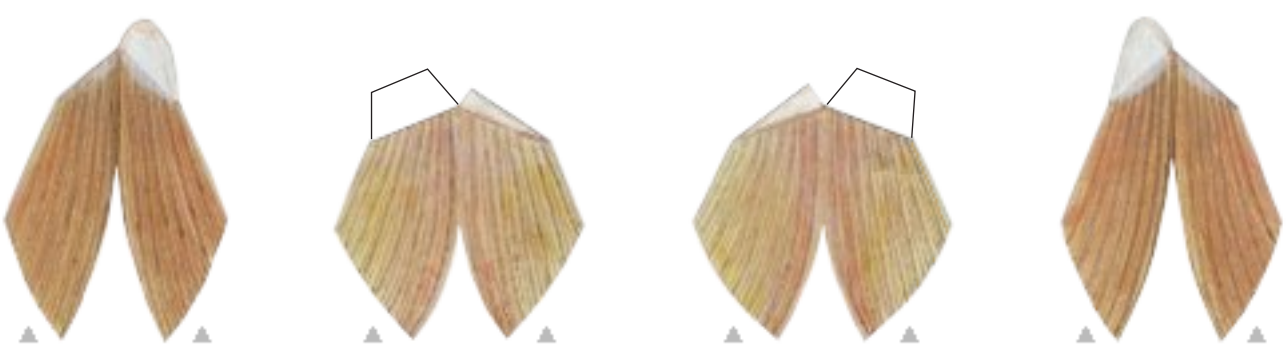

PAPER TROUT

Westslope cutthroat trout -1
Oncorhynchus clarkii lewisi

- Read before assembly.**
- ▶ Cut out along outer edges, black lines.
 - ▶ Glue reverse side.
 - ◆ Glue spots. Don't cut out.

Copyright (c) 2022 Yoshikazu Fujioka.

Westslope cutthroat trout - 2
Oncorhynchus clarkii lewisi