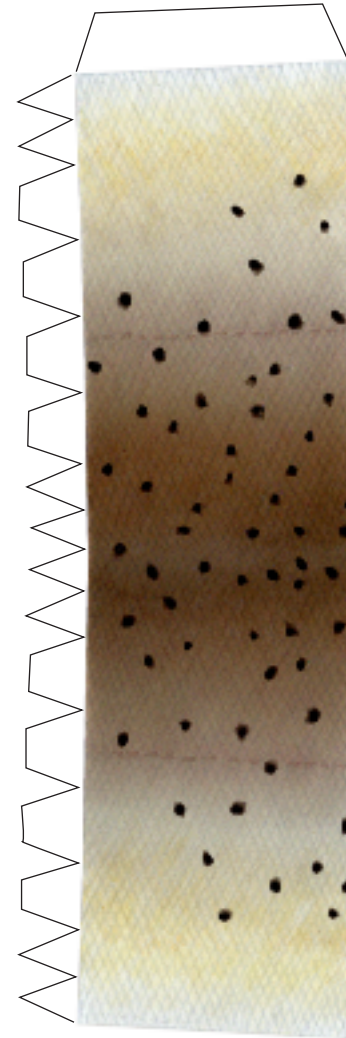

PAPER TROUT

Yellowstone cutthroat trout -1-
Oncorhynchus clarkii bouvieri

Read before assembly.
Cut out along outer edges, black lines.
◀ Glue reverse side.
◆ Glue spots. Don't cut out.

Copyright (c) 2020 Yoshikazu Fujioka.

Am.

Yellowstone cutthroat trout -2-
Oncorhynchus clarkii bouvieri