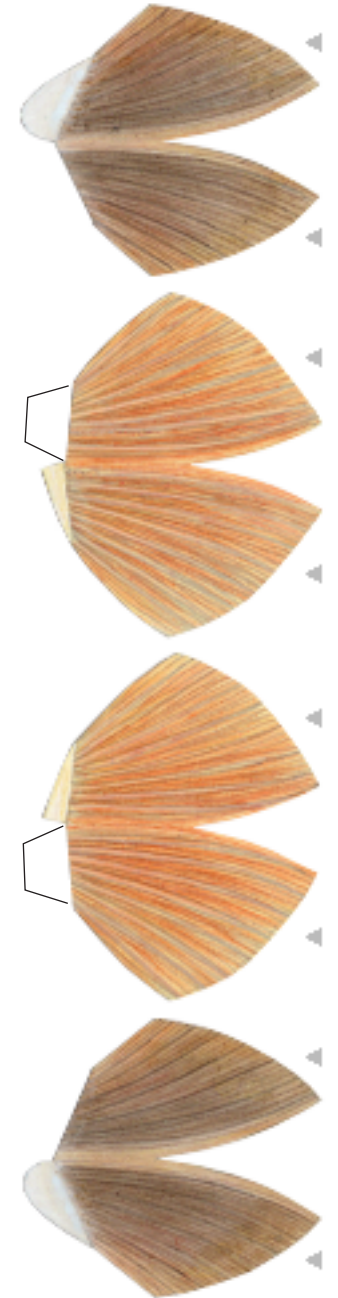

PAPER TROUT

Yellowstone cutthroat trout -1-
Oncorhynchus clarkii bouvieri

Read before assembly.
Cut out along outer edges, black lines.
◀ Glue reverse side.
◆ Glue spots. Don't cut out.

Copyright (c) 2020 Yoshikazu Fujioka.

Am.

Yellowstone cutthroat trout -2-
Oncorhynchus clarkii bouvieri